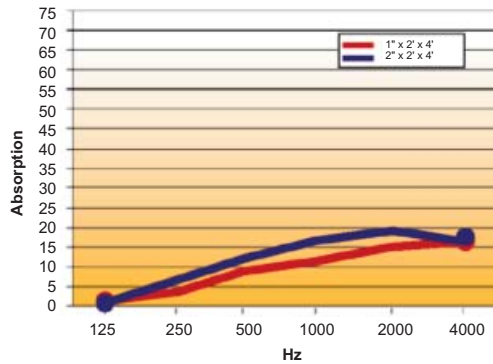

COLORS:

White, Marble Light Blue, Light Grey, Graphite, Burgundy, Pure Blue, Navy Blue, Hunter Green, Black and Beige.

APPLICATIONS:

Echo Eliminator Acoustical Cotton Baffles are ideally suited to gymnasiums, auditoriums, classrooms, music rooms, arenas & stadiums, churches, offices, computer rooms, restaurants/cafeterias, residential, concert halls & theaters, pro audio, gun ranges, manufacturing plants, machine enclosures, water treatment plants.

Grommet Color Options: Gold or Silver

		125Hz	250Hz	500Hz	1KHz	2KHz	4KHz	Ave
B.A.C. BAFFLE: Sabins/Baffle	1' x 2' x 4'	2.43	4.93	8.34	12.35	15.57	16.73	10.30
	2' x 2' x 4'	2.40	6.55	12.86	17.46	18.49	16.77	13.85