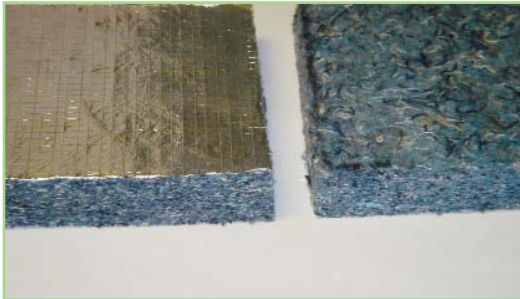

# The Green Products Company

*"Building A Greener Tomorrow!"*

A DIVISION OF ACOUSTICAL SURFACES, INC.

123 Columbia Court North ■ Suite 201 ■ Chaska, MN 55318  
(952) 448-5300 ■ Fax (952) 448-2613 ■ (800) 708-0517

### GREEN QUALITIES:

- Formaldehyde free
- Made from recycled denim fabric diverted from landfill
- Cotton is a rapidly renewable resource – sustainable
- Low Voc's • No irritants
- Resists microbial growth
- 100% recyclable when returned to manufacturer
- 85% pre-consumer recycled content

### DESCRIPTION:

**Material:**

8 lb. Bonded Acoustical Cotton (B.A.C.). Recyclable, fiberglass free.

**Pattern:**

Soft textured surface, Foil FRK one side.

**Features:**

Economical, multi-purpose, high performance absorption combined with STC value. Adhesively apply or hang as a baffle.

### COLORS:

Light Blue, FRK on opposite side.